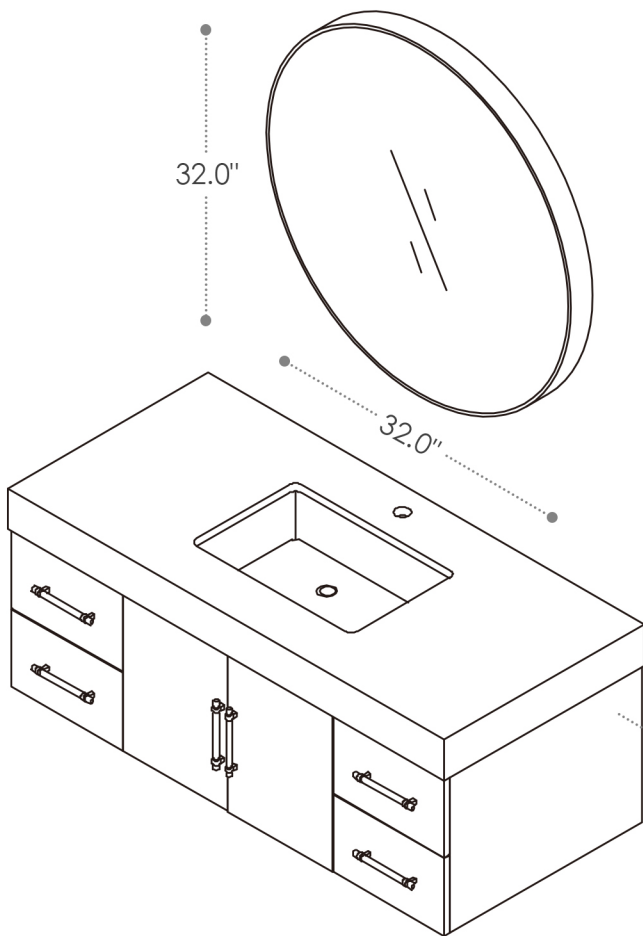

ALTAIR

FASHION BATHROOM LIFE

Altair Design, Inc.

Corchia

48"W x 22"D

Bathroom Vanity

48"W x 22"D x 19"H inches

INSTALLATION SPECIFICATION

| | | | |
|--------------------------|-------------------------------------|-------------------|------------------------|
| Item# | 553048D | | |
| Color | Light Brown | | |
| Overall Dimension | 48 in W x 22 in D x 19 in H | | |
| Vanity Material | Solid wood and long-lasting plywood | | |
| Hardware Finish | Zinc Alloy Matte Black&Brushed Gold | | |
| Countertop Material | Composite Stone - White | | |
| Number of Drawers | 4 soft-closing drawers | | |
| Number of Door | 2 soft-closing doors | Shape | Rectangular |
| Top Thickness | 4 inch | Installation Type | Wall-mounted |
| Assembly Required | Yes | Backsplash Height | Not included |
| Faucet Hole Spacing(in.) | Single Hole | Sink | Single Undermount Sink |

All measurements are approximate. Measurements may vary +/-1/2".
Does not include faucet, drain assembly, P-trap